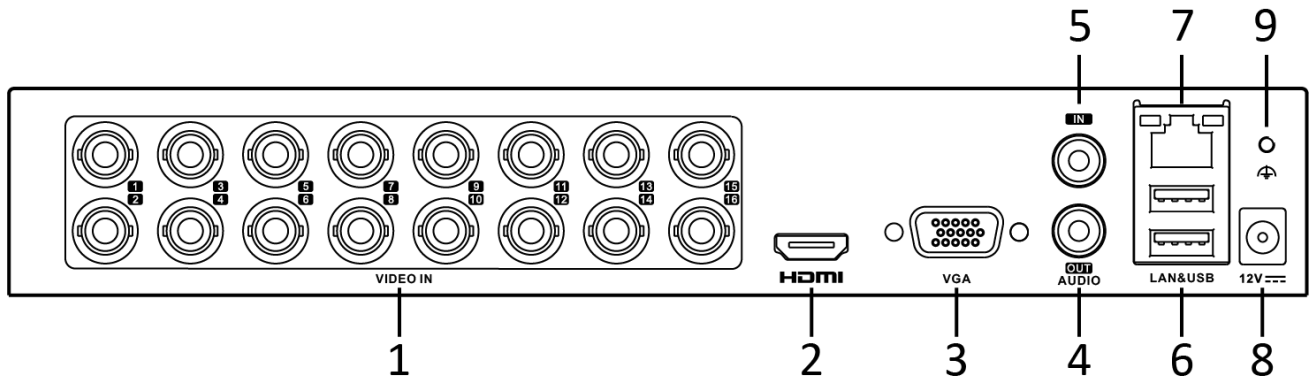

Physical Interface

No.	Description	No.	Description
1	Video and coaxial audio in	6	USB interface
2	HDMI interface	7	LAN network interface
3	VGA interface	8	12 VDC power input
4	AUDIO OUT	9	GND
5	AUDIO IN		

Available Model

DS-7216HGHI-M1

Headquarters

No.555 Qianmo Road, Binjiang District,
Hangzhou 310051, China
T +86-571-8807-5998
www.hikvision.com

Follow us on social media to get the latest product and solution information.