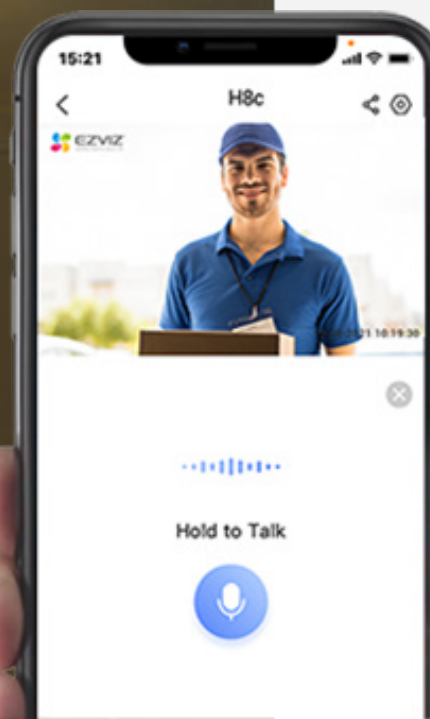

Pin down the spots that matter to you most

No matter how complicated the tracking is, the camera always knows its way back to your preferred viewing angle. You can pinpoint up to 12 angles via the EZVIZ App. Just click on your pre-set dots and the camera will automatically resume its place.

Front Door

Front Yard

Garage

How can I help you?

You have a delivery

Hear and speak with visitors as if you were there

With the H8c, you can simply use your smartphone to hear and speak to a deliveryman, greet guests, or ask strangers to leave your property – even if you're not home.

Designed to make protection last all night

01 Impressive, far-reaching night vision

The H8c camera ensures that no one sneaks in under the cover of darkness. It helps you see far enough to know what's going on around your home.