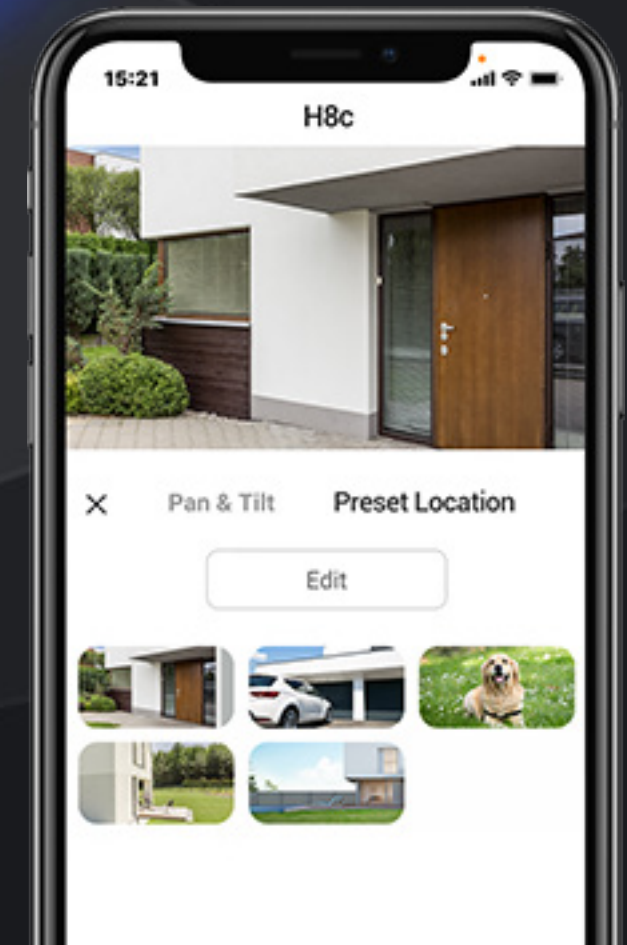

350°
Horizontal

80°
Vertical

Detect and track the crucial moments

The H8c distinguishes people from pets or insignificant moving objects. When human activity gets detected, the camera will lock on the target and automatically rotate to follow the movement. Nothing will easily escape your attention.

AI-Powered Human Shape Detection

Human Motion Auto-Tracking

No Subscription Fee

A vigilant guard who works around the clock

The camera features the active defense function to provide an extra layer of protection. Upon detection of intruders, the camera will set off a loud siren and flash two dazzling spotlights³ to let uninvited visitors know they have been detected.

Pin down the spots that matter to you most

No matter how complicated the tracking is, the camera always knows its way back to your preferred viewing angle. You can pinpoint up to 12 angles via the EZVIZ App. Just click on your pre-set dots and the camera will automatically resume its place.

Front Door

Front Yard

Garage

How can I help you?

You have a delivery

Hear and speak with visitors as if you were there

With the H8c, you can simply use your smartphone to hear and speak to a deliveryman, greet guests, or ask strangers to leave your property – even if you're not home.